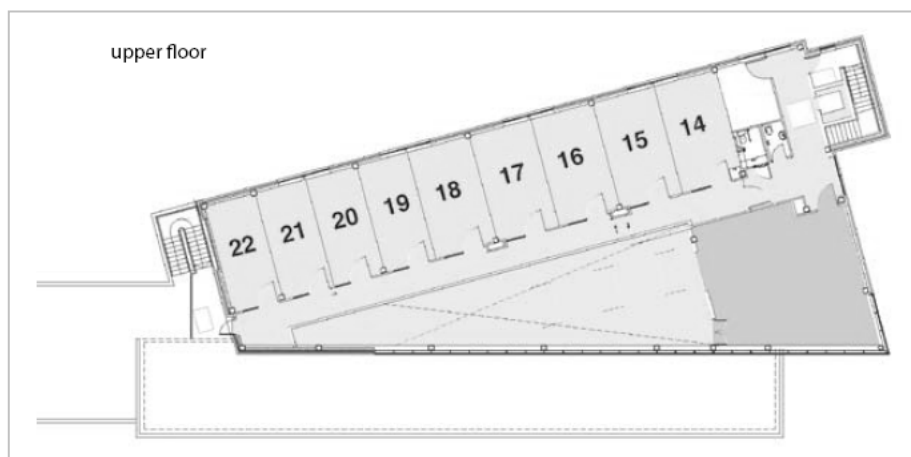

Number	Size sq. metres	Size sq. feet	Licence Fee per month	Service Charges per month
Units 9 -13	15	160	€319.25	€74.84
Units 6 – 8 &19 - 22	20	215	€428.89	€96.00
Units 1 - 5 &14 - 18	24	260	€515.95	€112.93

All prices inclusive of VAT at relevant rates