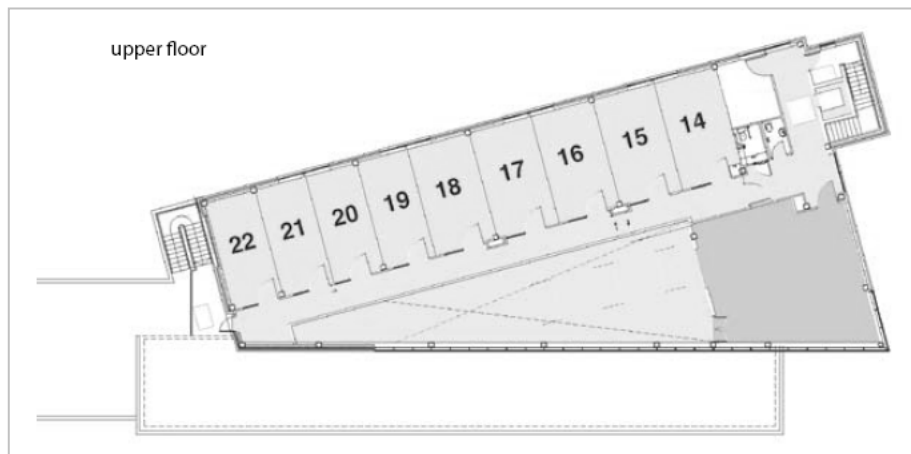

Number	Size sq. metres	Size sq. feet	Licence Fee per month	Service Charges per month
Units 9 -13	15	160	€290.22	€63.49
Units 6 – 8 &19 - 22	20	215	€389.90	€84.65
Units 1 - 5 &14 - 18	24	260	€469.05	€101.58

All prices inclusive of VAT at relevant rates