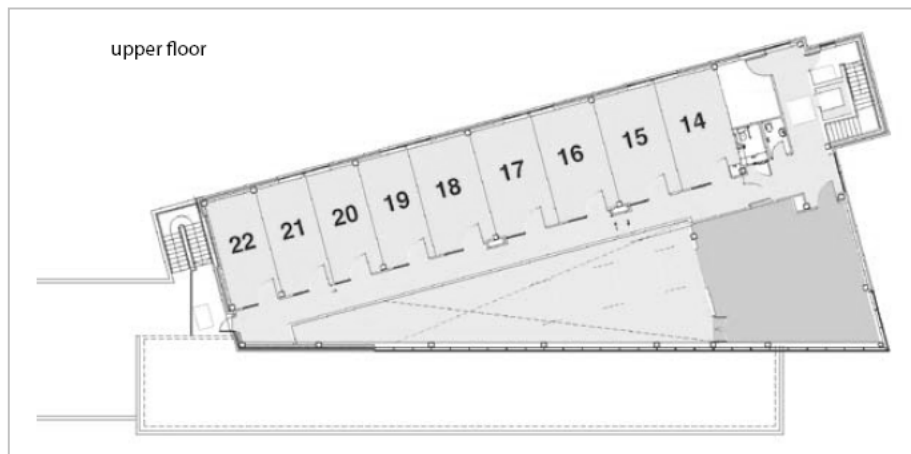

Number	Size sq. metres	Size sq. feet	Licence Fee per month	Service Charges per month
Units 9 -13	15	160	€319.25	€63.49
Units 6 – 8 &19 - 22	20	215	€428.89	€84.65
Units 1 - 5 &14 - 18	24	260	€515.95	€101.58

All prices inclusive of VAT at relevant rates